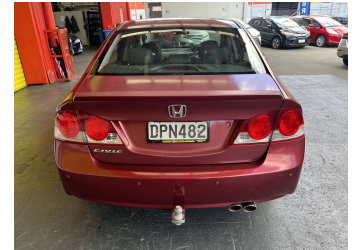

2006 Honda Civic 2.0S

Purchase Price **\$8,995**
Includes GST, Registration & Licensing

Finance may be available on this vehicle. Ask one of our friendly staff for more information.

Gain peace of mind with Mechanical Breakdown Insurance. **Ask us how.**

Body Style
4 door, Sedan

Odometer
90,474 km

Engine
1998 cc, Internal Combustion

Fuel Type
Petrol

Transmission
Automatic, Front Wheel

Wheels
-

VIN
JHMFD26206S201097

Interior
Black, Leather