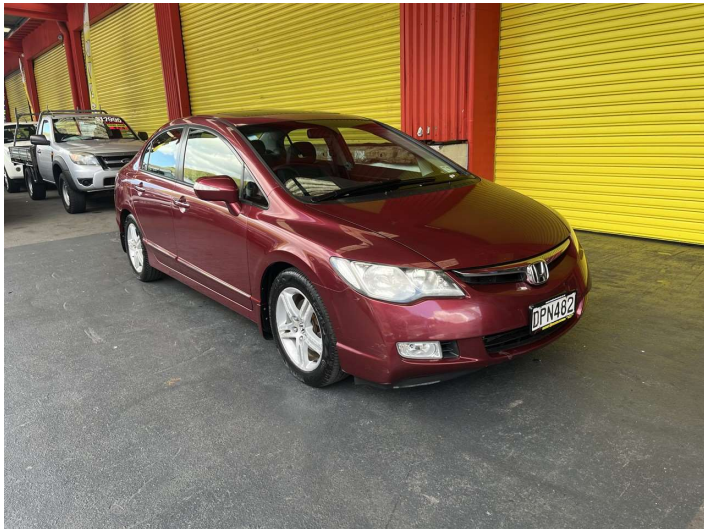

2006 Honda Civic 2.0S

Purchase Price **\$8,995**
Includes GST, Registration & Licensing

Finance may be available on this vehicle. Ask one of our friendly staff for more information.

Gain peace of mind with Mechanical Breakdown Insurance. **Ask us how.**

Body Style
4 door, Sedan

Odometer
90,474 km

Engine
1998 cc, Internal Combustion

Fuel Type
Petrol

Transmission
Automatic, Front Wheel

Wheels
-

VIN
JHMFD26206S201097

Interior
Black, Leather