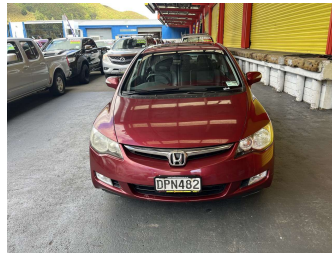

2006 Honda Civic 2.0S

Purchase Price **\$8,995**
Includes GST, Registration & Licensing

Finance may be available on this vehicle. Ask one of our friendly staff for more information.

Gain peace of mind with Mechanical Breakdown Insurance. **Ask us how.**

Body Style
4 door, Sedan

Odometer
90,474 km

Engine
1998 cc, Internal Combustion

Fuel Type
Petrol

Transmission
Automatic, Front Wheel

Wheels
-

VIN
JHMFD26206S201097

Interior
Black, Leather