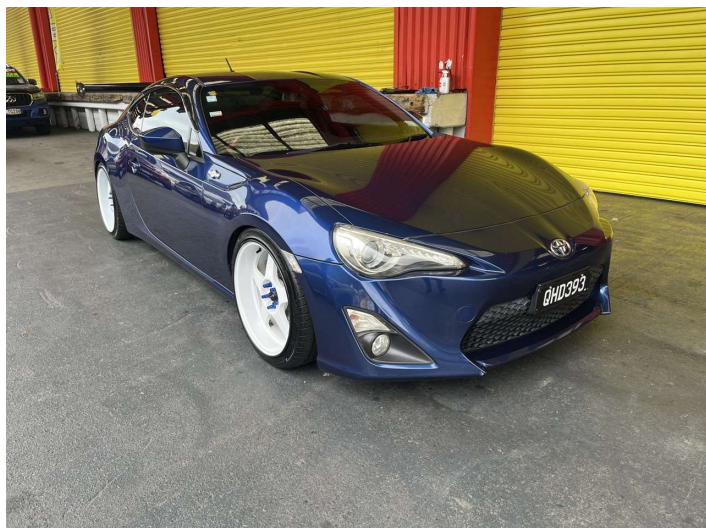

2012 Toyota 86 GT 2.0P COUPE 6A

Purchase Price **\$17,995**
Includes GST, Registration & Licensing

Finance may be available on this vehicle. Ask one of our friendly staff for more information.

Gain peace of mind with Mechanical Breakdown Insurance. **Ask us how.**

- Top features**
- » ABS Brakes
 - » Air Bag(s)
 - » Alloy Wheels
 - » Body Kit (Factory)
 - » EFI
 - » Electric Windows
 - » Fog Lights
 - » Power Steering
 - » Push Start Button
 - » Radio
 - » Smart key
 - » Spoiler
 - » Sports Exhaust
 - » Tints

Body Style
2 door, Coupe

Odometer
220,120 km

Engine
1998 cc, Internal Combustion

Fuel Type
Petrol

Transmission
Manual, Rear Wheel

Wheels
-

VIN
7AT0H65RX23007754

Interior
Black/Red, Cloth