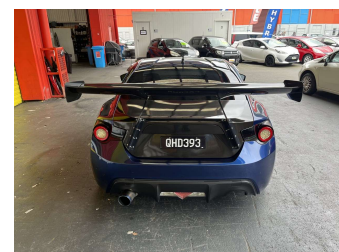

2012 Toyota 86 GT 2.0P COUPE 6A

Purchase Price **\$17,995**
Includes GST, Registration & Licensing

Finance may be available on this vehicle. Ask one of our friendly staff for more information.

Gain peace of mind with Mechanical Breakdown Insurance. **Ask us how.**

Body Style
2 door, Coupe

Odometer
220,120 km

Engine
1998 cc, Internal Combustion

Fuel Type
Petrol

Transmission
Manual, Rear Wheel

Wheels
-

VIN
7AT0H65RX23007754

Interior
Black/Red, Cloth