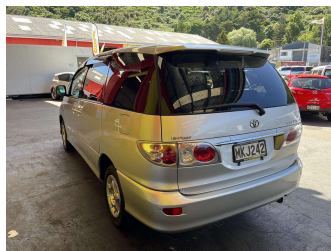

2005 Toyota Estima

Purchase Price **\$6,995**
Includes GST, Registration & Licensing

Finance may be available on this vehicle. Ask one of our friendly staff for more information.

Gain peace of mind with Mechanical Breakdown Insurance. **Ask us how.**

Top features
None Listed

Body Style
People Movers

Odometer
207,151 km

Engine
2362 cc, Hybrid

Fuel Type
Petrol

Transmission
Automatic

Wheels
-

VIN
7AT0H61YX19013099