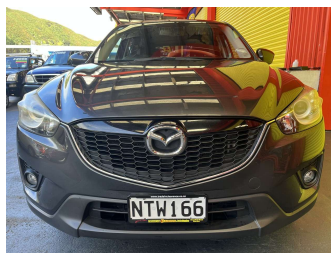

2013 Mazda Cx-5 2WD GSX 2.0 PTR

Purchase Price **\$18,995**
Includes GST, Registration & Licensing

Finance may be available on this vehicle. Ask one of our friendly staff for more information.

Gain peace of mind with Mechanical Breakdown Insurance. **Ask us how.**

- Top features**
- » Air Bag
 - » Air Conditioning
 - » Alloy Wheels
 - » Central Locking
 - » Spoiler
 - » Tints

Body Style
5 door, RV/SUV

Odometer
105,480 km

Engine
1998 cc, Internal Combustion

Fuel Type
Petrol

Transmission
Automatic, Front Wheel

Wheels
-

VIN
JM0KE107100203372

Interior
-

Safety
-

Reg No.
NTW166

Ext Colour
Grey

History
NZ New