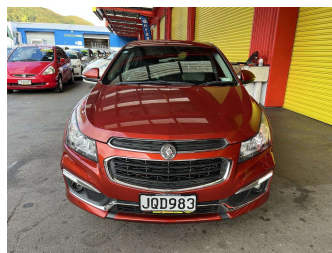

2016 Holden Cruze SRI-V 1.6P/6AT/HA/5D

Purchase Price

\$12,995

Includes GST, Registration & Licensing

Finance may be available on this vehicle. Ask one of our friendly staff for more information.

Gain peace of mind with Mechanical Breakdown Insurance. **Ask us how.**

Body Style

5 door, Hatchback

Odometer

49,128 km

Engine

1598 cc, Internal Combustion

Fuel Type

Petrol