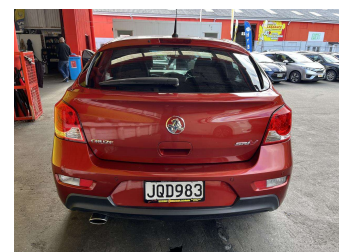

2016 Holden Cruze SRI-V 1.6P/6AT/HA/5D

Purchase Price

\$12,995

Includes GST, Registration & Licensing

Finance may be available on this vehicle. Ask one of our friendly staff for more information.

Gain peace of mind with Mechanical Breakdown Insurance. **Ask us how.**

Body Style

5 door, Hatchback

Odometer

49,128 km

Engine

1598 cc, Internal Combustion

Fuel Type

Petrol