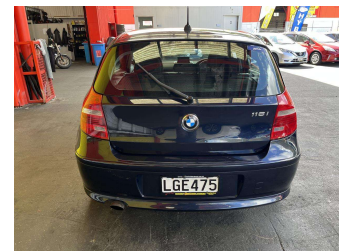

2008 BMW 116I

Purchase Price **\$6,995**
Includes GST, Registration & Licensing

Finance may be available on this vehicle. Ask one of our friendly staff for more information.

Gain peace of mind with Mechanical Breakdown Insurance. **Ask us how.**

Top features

- » ABS Brakes
- » Air Bag
- » Alloy Wheels
- » Electric Windows

Body Style
5 door, Hatchback

Odometer
103,940 km

Engine
1590 cc, Internal Combustion

Fuel Type
Petrol

Transmission
Automatic, Rear Wheel

Wheels
-

VIN
WBAUE12050PC79748

Interior
-

Safety
-

Reg No.
LGE475

Ext Colour
Blue

History
Ex-Overseas

Seats
5 seats