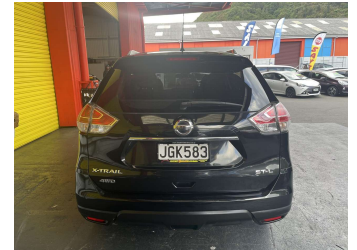

2015 Nissan X-Trail ST-L 2.5P/6CVT/SW/5D

Purchase Price **\$10,995**
Includes GST, Registration & Licensing

Finance may be available on this vehicle. Ask one of our friendly staff for more information.

Gain peace of mind with Mechanical Breakdown Insurance. **Ask us how.**

Body Style
5 door, RV/SUV

Odometer
268,040 km

Engine
2488 cc, Internal Combustion

Fuel Type
Petrol

Transmission
Automatic, 4WD

Wheels
-

VIN
JN1TBNT32A0005654

Interior
Black, Leather