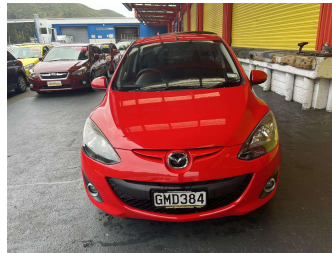

2012 Mazda 2 CLASSIC 1.5 4AT

Purchase Price **\$10,995**
Includes GST, Registration & Licensing

Finance may be available on this vehicle. Ask one of our friendly staff for more information.

Gain peace of mind with Mechanical Breakdown Insurance. **Ask us how.**

Body Style
5 door, Hatchback

Odometer
89,306 km

Engine
1498 cc, Internal Combustion

Fuel Type
Petrol

Transmission
Automatic, Front Wheel

Wheels
-

VIN
JM0DE10Y2C0233728

Interior
Black, Cloth

Safety
-

Reg No.
GMD384

Ext Colour
Red

History
NZ New

Seats
5 seats

CO2 Emissions
-

Energy Economy
-

Stock ID: 27727