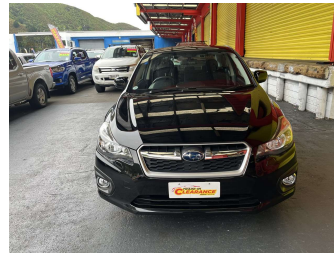

2012 Subaru Impreza Low KMs And New Alloys

Purchase Price **\$17,995**
Includes GST, Registration & Licensing

Finance may be available on this vehicle. Ask one of our friendly staff for more information.

Body Style
4 door, Sedan

Odometer
42,570 km

Engine
1995 cc, Internal Combustion

Fuel Type
Petrol

Transmission
Automatic, All Wheel Drive

Wheels
-

VIN
7AT0GF09X25004013

Interior
Black, Cloth

Safety
-

Reg No.
-

Ext Colour
Black

History
-

Seats
5 seats

CO2 Emissions
-

Energy Economy
-

Stock ID: 28461