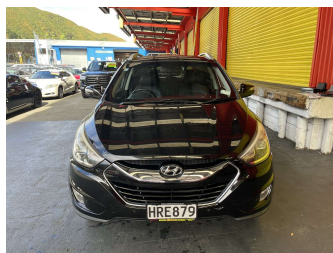

2014 Hyundai ix35 2.0 Elite

Purchase Price **\$7,995**
Includes GST, Registration & Licensing

Finance may be available on this vehicle. Ask one of our friendly staff for more information.

Gain peace of mind with Mechanical Breakdown Insurance. **Ask us how.**

Body Style
5 door, RV/SUV

Odometer
202,581 km

Engine
1998 cc, Internal Combustion

Fuel Type
Petrol

Transmission
Automatic, Front Wheel

Wheels
-

VIN
KMHJU81FMFU970440

Interior
Black, Leather