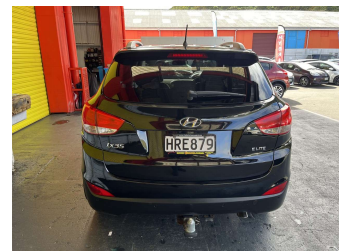

2014 Hyundai ix35 2.0 Elite

Purchase Price **\$7,995**
Includes GST, Registration & Licensing

Finance may be available on this vehicle. Ask one of our friendly staff for more information.

Gain peace of mind with Mechanical Breakdown Insurance. **Ask us how.**

Body Style
5 door, RV/SUV

Odometer
202,581 km

Engine
1998 cc, Internal Combustion

Fuel Type
Petrol

Transmission
Automatic, Front Wheel

Wheels
-

VIN
KMHJU81FMFU970440

Interior
Black, Leather