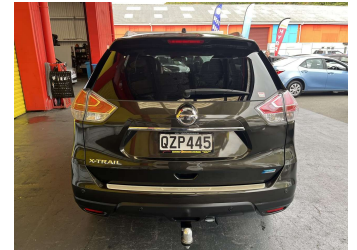

# 2015 Nissan X-Trail 2.0 Petrol 2WD

Purchase Price

**\$16,995**

Includes GST, Registration & Licensing

Finance may be available on this vehicle. Ask one of our friendly staff for more information.

Gain peace of mind with Mechanical Breakdown Insurance. **Ask us how.**

Body Style

**5 door, RV/SUV**

Odometer

**109,334 km**

Engine

**1997 cc, Internal Combustion**

Fuel Type

**Petrol**

Transmission

**Automatic**

Wheels

-

VIN

**7AT0DH6LX24008935**

Interior

**Black, Leather**