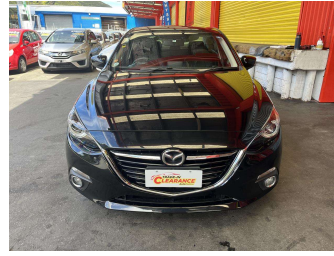

2014 Mazda Axela

Purchase Price

\$19,995

Includes GST, Registration & Licensing

Finance may be available on this vehicle. Ask one of our friendly staff for more information.

Gain peace of mind with Mechanical Breakdown Insurance. **Ask us how.**

Top features

None Listed

Body Style

Sedan

Odometer

104,544 km

Engine

1997 cc, Hybrid

Fuel Type

Petrol

Transmission

Automatic

Wheels

-

VIN

7AT0C13JX23109630