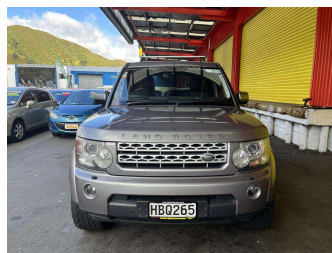

2013 Land Rover Discovery 4 SDV6 HSE

Purchase Price

\$29,995

Includes GST, Registration & Licensing

Finance may be available on this vehicle. Ask one of our friendly staff for more information.

Gain peace of mind with Mechanical Breakdown Insurance. **Ask us how.**

Top features

- » Air Bag
- » Alloy Wheels
- » Body Kit (Factory)
- » Central Locking
- » Tow Bar

Body Style

5 door, RV-SUV

Odometer

203,846 km

Engine

2993 cc, Internal Combustion

Fuel Type

Diesel

Transmission

Automatic

Wheels

-

VIN

SALLAAAF5DA664498