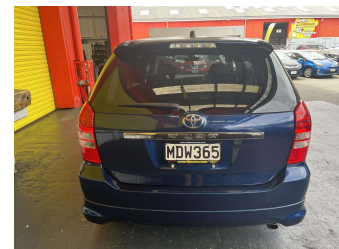

2005 Toyota Wish 6 seater

Purchase Price **\$6,995**
Includes GST, Registration & Licensing

Finance may be available on this vehicle. Ask one of our friendly staff for more information.

Gain peace of mind with Mechanical Breakdown Insurance. **Ask us how.**

Body Style
5 door, People Movers

Odometer
137,669 km

Engine
1990 cc, Internal Combustion

Fuel Type
Petrol

Transmission
Automatic, Front Wheel

Wheels
-

VIN
7AT0H64BX19850571

Interior
Black, Cloth