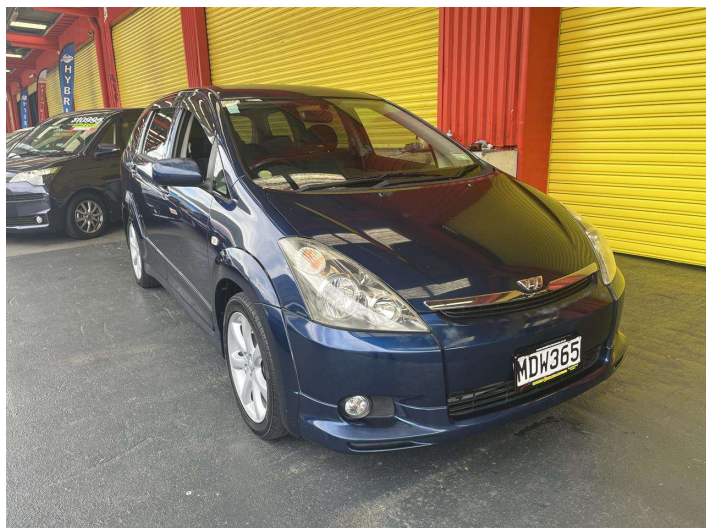

2005 Toyota Wish 6 seater

Purchase Price **\$6,995**
Includes GST, Registration & Licensing

Finance may be available on this vehicle. Ask one of our friendly staff for more information.

Gain peace of mind with Mechanical Breakdown Insurance. **Ask us how.**

- Top features**
- » ABS Brakes
 - » Air Bag(s)
 - » Air Conditioning
 - » Alloy Wheels
 - » Body Kit (Factory)
 - » CD Player
 - » Central Locking
 - » Central Locking
 - » EFI
 - » Electric Windows
 - » Fog Lights
 - » Power Steering
 - » Radio
 - » Rear Wiper
 - » Roof Spoiler
 - » Tints

Body Style
5 door, People Movers

Odometer
137,669 km

Engine
1990 cc, Internal Combustion

Fuel Type
Petrol

Transmission
Automatic, Front Wheel

Wheels
-

VIN
7AT0H64BX19850571

Interior
Black, Cloth

Safety
-

Reg No.
MDW365

Ext Colour
Blue

History
Ex-Overseas

Seats
6 seats

CO2 Emissions
-

Energy Economy
-

Stock ID: 27731