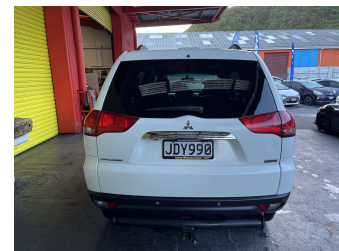

2015 Mitsubishi challenger EXC 4WD 2.5TD AUTO

Purchase Price **\$19,995**
Includes GST, Registration & Licensing

Finance may be available on this vehicle. Ask one of our friendly staff for more information.

Body Style
5 door, RV/SUV

Odometer
181,699 km

Engine
2477 cc, Internal Combustion

Fuel Type
Diesel

Transmission
Automatic, 4WD

Wheels
-

VIN
MMAGYKH40EF004156

Interior
Black, Leather