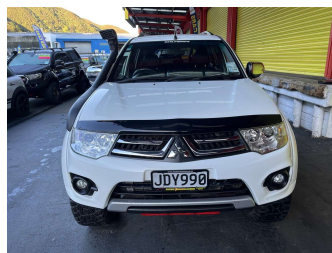

2015 Mitsubishi challenger EXC 4WD 2.5TD AUTO

Purchase Price **\$19,995**
Includes GST, Registration & Licensing

Finance may be available on this vehicle. Ask one of our friendly staff for more information.

Body Style
5 door, RV/SUV

Odometer
181,699 km

Engine
2477 cc, Internal Combustion

Fuel Type
Diesel

Transmission
Automatic, 4WD

Wheels
-

VIN
MMAGYKH40EF004156

Interior
Black, Leather