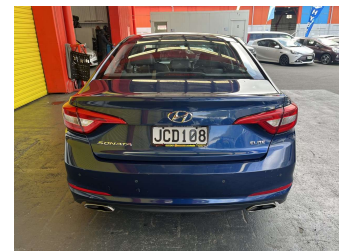

2015 Hyundai Sonata 2.4P/6AT/SL/4DR/5S

Purchase Price

\$10,995

Includes GST, Registration & Licensing

Finance may be available on this vehicle. Ask one of our friendly staff for more information.

Gain peace of mind with Mechanical Breakdown Insurance. **Ask us how.**

Body Style

4 door, Sedan

Odometer

115,536 km

Engine

2359 cc, Internal Combustion

Fuel Type

Petrol

Transmission

Automatic, Front Wheel

Wheels

-

VIN

KMHE341FMFA081627

Interior

Black, Leather