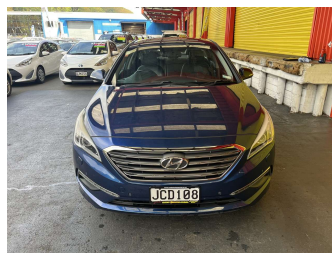

2015 Hyundai Sonata 2.4P/6AT/SL/4DR/5S

Purchase Price

\$10,995

Includes GST, Registration & Licensing

Finance may be available on this vehicle. Ask one of our friendly staff for more information.

Gain peace of mind with Mechanical Breakdown Insurance. **Ask us how.**

Body Style

4 door, Sedan

Odometer

115,536 km

Engine

2359 cc, Internal Combustion

Fuel Type

Petrol