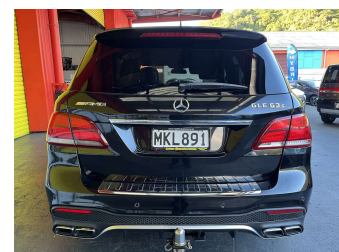

2016 Mercedes-Benz Gle-Class GLE 63 AMG S

Purchase Price

\$29,995

Includes GST, Registration & Licensing

Finance may be available on this vehicle. Ask one of our friendly staff for more information.

Gain peace of mind with Mechanical Breakdown Insurance. **Ask us how.**