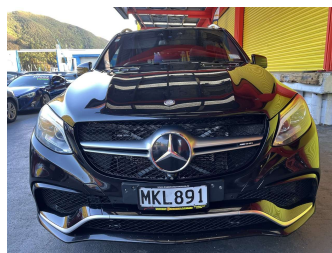

2016 Mercedes-Benz Gle-Class GLE 63 AMG S

Purchase Price

\$29,995

Includes GST, Registration & Licensing

Finance may be available on this vehicle. Ask one of our friendly staff for more information.

Gain peace of mind with Mechanical Breakdown Insurance. **Ask us how.**

Transmission

Automatic, 4WD

Wheels

-

VIN

WDC1660752A692141

Interior

Black, Leather