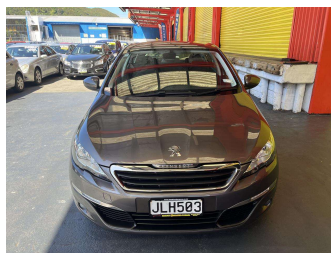

# 2015 Peugeot 308 ACTIVE 1.2P/6AT/HA/5

Purchase Price **\$10,995**  
Includes GST, Registration & Licensing

Finance may be available on this vehicle. Ask one of our friendly staff for more information.

Body Style	<b>5 door, Hatchback</b>	Reg No.	<b>JLH503</b>
Odometer	<b>68,428 km</b>	Ext Colour	<b>Grey</b>
Engine	<b>1199 cc, Internal Combustion</b>	History	<b>NZ New</b>
Fuel Type	<b>Petrol</b>	Seats	<b>5 seats</b>
Transmission	<b>Automatic, Front Wheel</b>	CO2 Emissions	-
Wheels	-	Energy Economy	-
VIN	<b>VF3LPHNYWES202259</b>		
Interior	<b>Charcoal, Cloth</b>		
Safety	-		