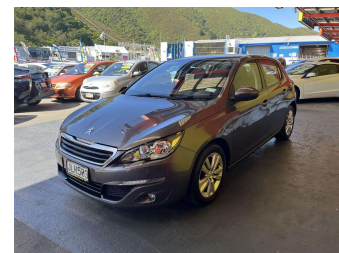

# 2015 Peugeot 308 ACTIVE 1.2P/6AT/HA/5

Purchase Price **\$10,995**  
Includes GST, Registration & Licensing

Finance may be available on this vehicle. Ask one of our friendly staff for more information.

Body Style	<b>5 door, Hatchback</b>	Reg No.	<b>JLH503</b>
Odometer	<b>68,428 km</b>	Ext Colour	<b>Grey</b>
Engine	<b>1199 cc, Internal Combustion</b>	History	<b>NZ New</b>
Fuel Type	<b>Petrol</b>	Seats	<b>5 seats</b>
Transmission	<b>Automatic, Front Wheel</b>	CO2 Emissions	-
Wheels	-	Energy Economy	-
VIN	<b>VF3LPHNYWES202259</b>		
Interior	<b>Charcoal, Cloth</b>		
Safety	-		