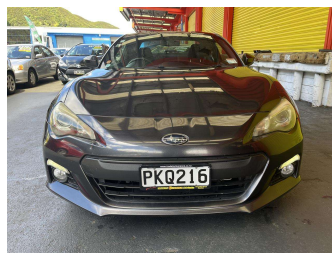

# 2012 Subaru Brz MANUAL

Purchase Price

**\$19,995**

Includes GST, Registration & Licensing

Finance may be available on this vehicle. Ask one of our friendly staff for more information.

Gain peace of mind with Mechanical Breakdown Insurance. **Ask us how.**

Body Style

**2 door, Coupe**

Odometer

**179,027 km**

Engine

**1998 cc, Internal Combustion**

Fuel Type

**Petrol**

Transmission

**Automatic, Rear Wheel**

Wheels

-

VIN

**7AT0GF1YX22002985**

Interior

**Charcoal**