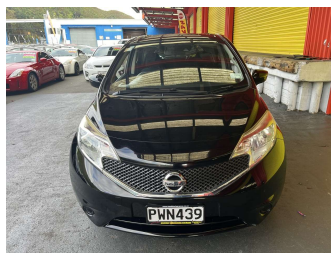

# 2015 Nissan Note 1.2ltr Petrol

Purchase Price

**\$7,995**

Includes GST, Registration & Licensing

Finance may be available on this vehicle. Ask one of our friendly staff for more information.

Gain peace of mind with Mechanical Breakdown Insurance. **Ask us how.**

Body Style

**5 door, Hatchback**

Odometer

**151,360 km**

Engine

**1198 cc, Internal Combustion**

Fuel Type

**Petrol**

Transmission

**Automatic, Front Wheel**

Wheels

-

VIN

**7AT0DH79X23306837**

Interior

**Charcoal, Cloth**