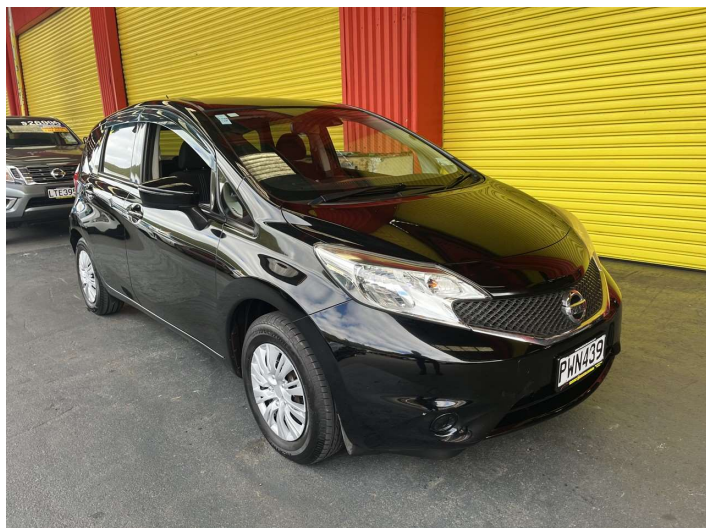

# 2015 Nissan Note 1.2ltr Petrol

Purchase Price

**\$7,995**

Includes GST, Registration & Licensing

Finance may be available on this vehicle. Ask one of our friendly staff for more information.

Gain peace of mind with Mechanical Breakdown Insurance. **Ask us how.**

## Top features

- » ABS Brakes
- » Air Bag(s)
- » Body Kit (Factory)
- » EFI
- » Electric Windows
- » Power Steering
- » Push Start Button
- » Radio
- » Rear Wiper
- » Reversing Camera
- » Smart key
- » Tints
- » Wheel Covers

Body Style

**5 door, Hatchback**

Odometer

**151,360 km**

Engine

**1198 cc, Internal Combustion**

Fuel Type

**Petrol**

Transmission

**Automatic, Front Wheel**

Wheels

-

VIN

**7AT0DH79X23306837**

Interior

**Charcoal, Cloth**