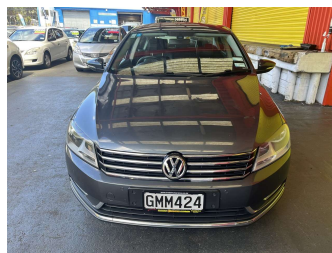

2012 Volkswagen Passat SEDAN TDI 125KW CL

Purchase Price **\$7,995**
Includes GST, Registration & Licensing

Finance may be available on this vehicle. Ask one of our friendly staff for more information.

Gain peace of mind with Mechanical Breakdown Insurance. **Ask us how.**

Body Style
4 door, Sedan

Odometer
156,609 km

Engine
1968 cc, Internal Combustion

Fuel Type
Diesel

Transmission
Automatic

Wheels
-

VIN
WVWZZZ3CZCP058395

Interior
Black, Leather