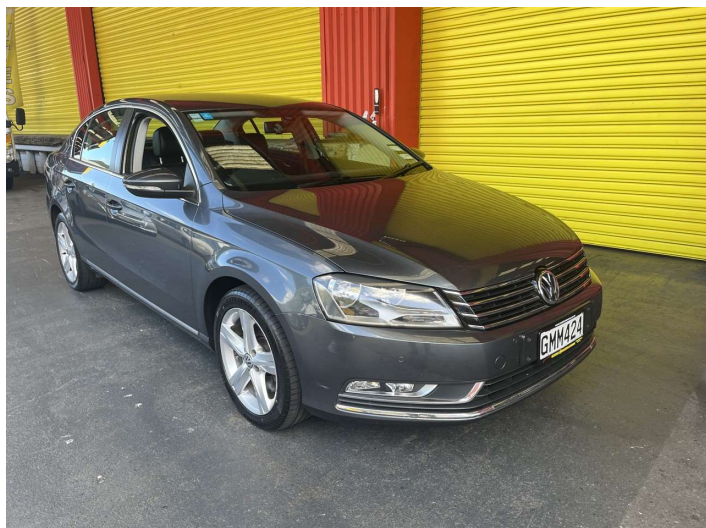

2012 Volkswagen Passat SEDAN TDI 125KW CL

Purchase Price **\$7,995**
Includes GST, Registration & Licensing

Finance may be available on this vehicle. Ask one of our friendly staff for more information.

Gain peace of mind with Mechanical Breakdown Insurance. **Ask us how.**

Body Style
4 door, Sedan

Odometer
156,609 km

Engine
1968 cc, Internal Combustion

Fuel Type
Diesel

Transmission
Automatic

Wheels
-

VIN
WVWZZZ3CZCP058395

Interior
Black, Leather