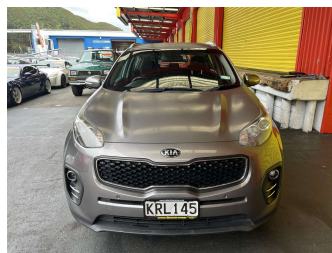

2017 Kia Sportage URBAN LX 2.0P/6AT/SW

Purchase Price

\$14,995

Includes GST, Registration & Licensing

Finance may be available on this vehicle. Ask one of our friendly staff for more information.

Gain peace of mind with Mechanical Breakdown Insurance. **Ask us how.**

Body Style

5 door, RV/SUV

Odometer

114,242 km

Engine

1999 cc, Internal Combustion

Fuel Type

Petrol

Transmission

Automatic, Front Wheel

Wheels

-

VIN

KNAPM81AMH7302612

Interior

Charcoal, Cloth