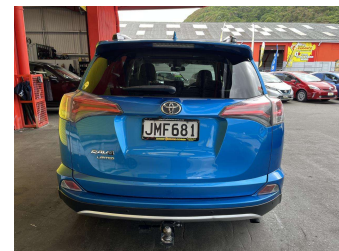

# 2015 Toyota RAV4 LTD SUV 2.0P/CVT/SW

Purchase Price **\$18,995**  
Includes GST, Registration & Licensing

Finance may be available on this vehicle. Ask one of our friendly staff for more information.

Gain peace of mind with Mechanical Breakdown Insurance. **Ask us how.**

- Top features**
- » ABS Brakes
  - » Air Bag
  - » Alloy Wheels
  - » Heated Seats
  - » Leather Interior
  - » Push Start Button
  - » Reversing Camera
  - » Roof Rack
  - » Tints
  - » Tow Bar

Body Style  
**5 door, RV-SUV**

Odometer  
**185,695 km**

Engine  
**1986 cc, Internal Combustion**

Fuel Type  
**Petrol**

Transmission  
**Automatic**

Wheels  
-

VIN  
**JTMYDREV50D067864**

Interior  
-

Safety  
-