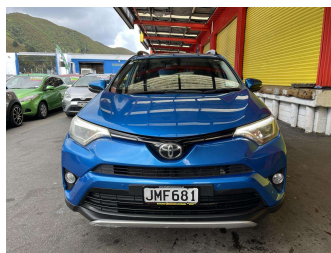

# 2015 Toyota RAV4 LTD SUV 2.0P/CVT/SW

Purchase Price **\$18,995**  
Includes GST, Registration & Licensing

Finance may be available on this vehicle. Ask one of our friendly staff for more information.

Gain peace of mind with Mechanical Breakdown Insurance. **Ask us how.**

- Top features**
- » ABS Brakes
  - » Air Bag
  - » Alloy Wheels
  - » Heated Seats
  - » Leather Interior
  - » Push Start Button
  - » Reversing Camera
  - » Roof Rack
  - » Tints
  - » Tow Bar

Body Style  
**5 door, RV-SUV**

Odometer  
**185,695 km**

Engine  
**1986 cc, Internal Combustion**

Fuel Type  
**Petrol**

Transmission  
**Automatic**

Wheels  
-

VIN  
**JTMYDREV50D067864**

Interior  
-

Safety  
-