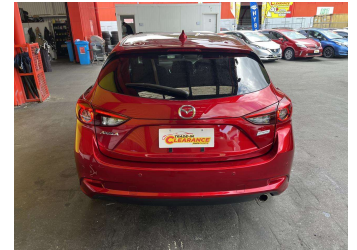

# 2018 Mazda Axela

Purchase Price

**\$18,995**

Includes GST, Registration & Licensing

Finance may be available on this vehicle. Ask one of our friendly staff for more information.

Gain peace of mind with Mechanical Breakdown Insurance. **Ask us how.**

## Top features

- » ABS Brakes
- » Air Bag
- » Alloy Wheels
- » Cruise Control
- » Electric Seat(s)
- » Electric Windows
- » Push Start Button

Body Style

**Hatchback**

Odometer

**117,453 km**

Engine

**1496 cc, Internal Combustion**

Fuel Type

**Petrol**

Transmission

**Manual**

Wheels

-

VIN

**7AT0C13JX23415033**