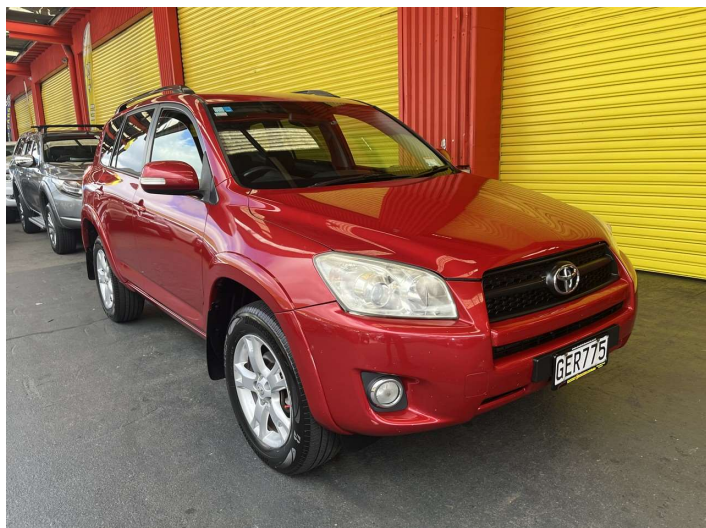

# 2012 Toyota RAV4 2.4P LTD

Purchase Price

**\$12,995**

Includes GST, Registration & Licensing

Finance may be available on this vehicle. Ask one of our friendly staff for more information.

Gain peace of mind with Mechanical Breakdown Insurance. **Ask us how.**

Body Style

**5 door, RV/SUV**

Odometer

**147,289 km**

Engine

**2362 cc, Internal Combustion**

Fuel Type

**Petrol**

Transmission

**Automatic, All Wheel Drive**

Wheels

-

VIN

**JTMBD31V50D024988**

Interior

**Charcoal, Cloth**