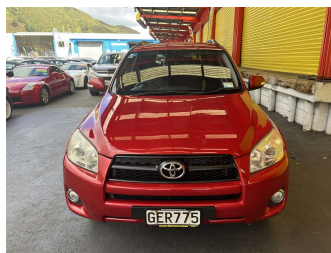

# 2012 Toyota RAV4 2.4P LTD

Purchase Price

**\$12,995**

Includes GST, Registration & Licensing

Finance may be available on this vehicle. Ask one of our friendly staff for more information.

Gain peace of mind with Mechanical Breakdown Insurance. **Ask us how.**

Body Style

**5 door, RV/SUV**

Odometer

**147,289 km**

Engine

**2362 cc, Internal Combustion**

Fuel Type

**Petrol**