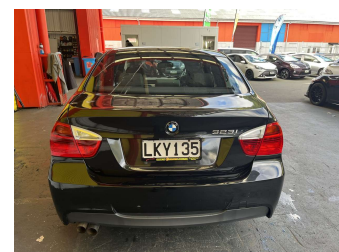

2006 BMW 323I M Sport, Low kms!

Purchase Price

\$9,995

Includes GST, Registration & Licensing

Finance may be available on this vehicle. Ask one of our friendly staff for more information.

Gain peace of mind with Mechanical Breakdown Insurance. **Ask us how.**

Body Style

4 door, Sedan

Odometer

55,674 km

Engine

2497 cc, Internal Combustion

Fuel Type

Petrol