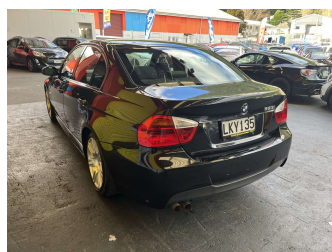

2006 BMW 323I M Sport, Low kms!

Purchase Price

\$9,995

Includes GST, Registration & Licensing

Finance may be available on this vehicle. Ask one of our friendly staff for more information.

Gain peace of mind with Mechanical Breakdown Insurance. **Ask us how.**

Top features

- » ABS Brakes
- » Air Bag(s)
- » Alloy Wheels
- » Body Kit (Factory)
- » EFI
- » Electric Windows
- » Fog Lights
- » Power Steering
- » Push Start Button
- » Radio
- » Smart key
- » Steering wheel control...

Body Style

4 door, Sedan

Odometer

55,674 km

Engine

2497 cc, Internal Combustion

Fuel Type

Petrol