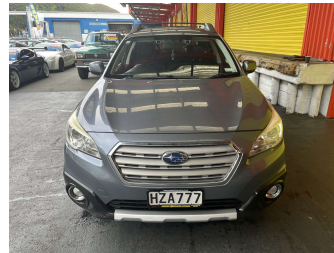

2015 Subaru Outback 25I AWD

Purchase Price **\$8,995**
Includes GST, Registration & Licensing

Finance may be available on this vehicle. Ask one of our friendly staff for more information.

Gain peace of mind with Mechanical Breakdown Insurance. **Ask us how.**

Body Style
5 door, Station Wagon

Odometer
300,170 km

Engine
2498 cc, Internal Combustion

Fuel Type
Petrol

Transmission
Automatic, All Wheel Drive

Wheels
-

VIN
JF2BS9KC2FG004277

Interior
Charcoal, Cloth