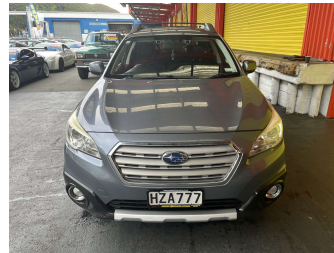

# 2015 Subaru Outback 25I AWD

Purchase Price

**\$8,995**

Includes GST, Registration & Licensing

Finance may be available on this vehicle. Ask one of our friendly staff for more information.

Gain peace of mind with Mechanical Breakdown Insurance. **Ask us how.**

Body Style

**5 door, Station Wagon**

Odometer

**300,170 km**

Engine

**2498 cc, Internal Combustion**

Fuel Type

**Petrol**

Transmission

**Automatic, All Wheel Drive**

Wheels

-

VIN

**JF2BS9KC2FG004277**

Interior

**Charcoal, Cloth**