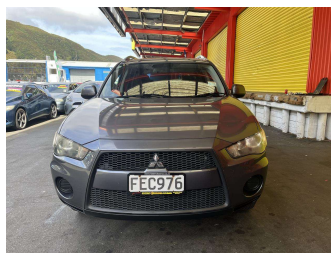

2009 Mitsubishi Outlander 2.4P LS

Purchase Price **\$8,995**
Includes GST, Registration & Licensing

Finance may be available on this vehicle. Ask one of our friendly staff for more information.

Gain peace of mind with Mechanical Breakdown Insurance. **Ask us how.**

- Top features**
- » 4WD/4x4
 - » ABS Brakes
 - » Air Bag
 - » Alloy Wheels
 - » Electric Windows
 - » Power Steering
 - » Reversing Camera
 - » Roof Rack

Body Style
5 door, RV-SUV

Odometer
234,323 km

Engine
2360 cc, Internal Combustion

Fuel Type
Petrol

Transmission
Automatic

Wheels
-

VIN
JMFXTCW5WAZ001182

Interior
-

Safety
-

Reg No.
FEC976

Ext Colour
Grey