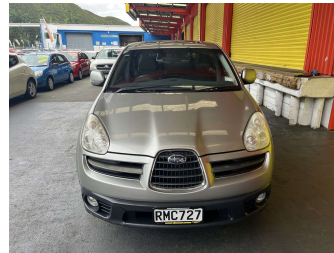

2007 Subaru TRIBECA 3.0

Purchase Price

\$7,995

Includes GST, Registration & Licensing

Finance may be available on this vehicle. Ask one of our friendly staff for more information.

Gain peace of mind with Mechanical Breakdown Insurance. **Ask us how.**

Body Style

5 door, RV/SUV

Odometer

140,593 km

Engine

3000 cc, Internal Combustion

Fuel Type

Petrol

Transmission

Automatic, 4WD

Wheels

-

VIN

4S4WXEKU57S009950

Interior

Black, Leather