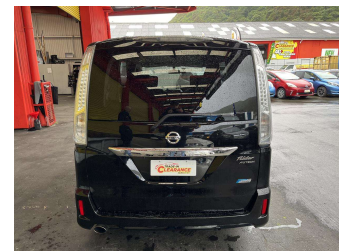

# 2012 Nissan Serena S-HYBRID

**Purchase Price** **\$12,995**  
Includes GST, Registration & Licensing

Finance may be available on this vehicle. Ask one of our friendly staff for more information.

Gain peace of mind with Mechanical Breakdown Insurance. **Ask us how.**

**Top features**  
None Listed

Body Style  
**People Movers**

Odometer  
**119,303 km**

Engine  
**1990 cc**

Fuel Type  
**Petrol**

Transmission  
**Automatic**

Wheels  
-

VIN  
**7AT0DH3FX23060985**

Interior  
-

Safety

Based on 2023 VSRR rating

Reg No.

-

Ext Colour  
**Black**

History

-