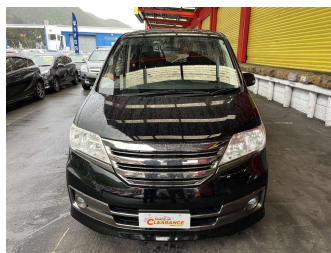

# 2012 Nissan Serena S-HYBRID

**Purchase Price** **\$12,995**  
Includes GST, Registration & Licensing

Finance may be available on this vehicle. Ask one of our friendly staff for more information.

Gain peace of mind with Mechanical Breakdown Insurance. **Ask us how.**

**Top features**  
None Listed

Body Style  
**People Movers**

Odometer  
**119,303 km**

Engine  
**1990 cc**

Fuel Type  
**Petrol**

Transmission  
**Automatic**

Wheels  
-

VIN  
**7AT0DH3FX23060985**