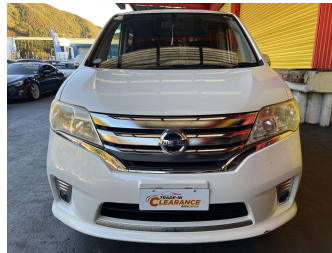

# 2013 Nissan Serena HYBRID

Purchase Price

**\$11,995**

Includes GST, Registration & Licensing

Finance may be available on this vehicle. Ask one of our friendly staff for more information.

Gain peace of mind with Mechanical Breakdown Insurance. **Ask us how.**

Body Style

**4 door, People Movers**

Odometer

**123,044 km**

Engine

**1997 cc, Hybrid**

Fuel Type

**Petrol**

Transmission

**Automatic, Front Wheel**

Wheels

-

VIN

**7AT0DH3FX26139400**

Interior

**Black, Cloth**