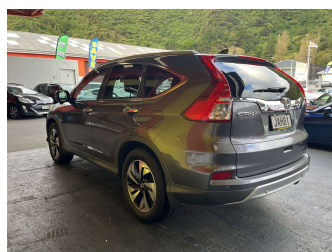

2015 Honda CRV SPORT 2.0P/5AT

Purchase Price

\$14,995

Includes GST, Registration & Licensing

Finance may be available on this vehicle. Ask one of our friendly staff for more information.

Gain peace of mind with Mechanical Breakdown Insurance. **Ask us how.**

Body Style

5 door, RV/SUV

Odometer

171,722 km

Engine

1997 cc, Internal Combustion

Fuel Type

Petrol