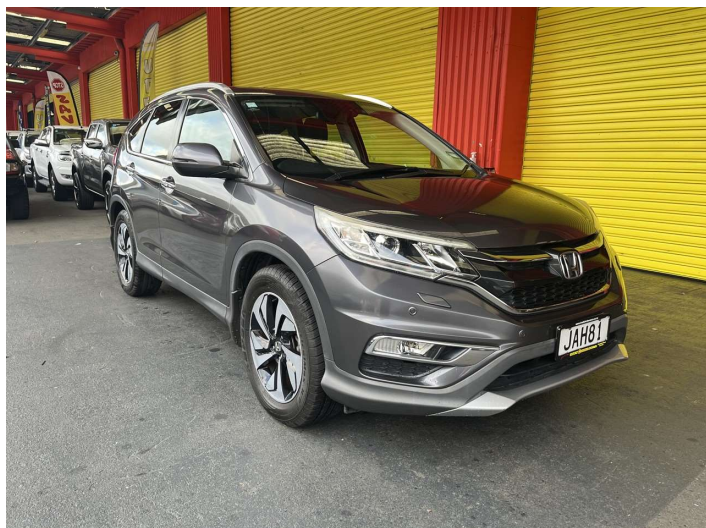

2015 Honda CRV SPORT 2.0P/5AT

Purchase Price

\$14,995

Includes GST, Registration & Licensing

Finance may be available on this vehicle. Ask one of our friendly staff for more information.

Gain peace of mind with Mechanical Breakdown Insurance. **Ask us how.**

Body Style

5 door, RV/SUV

Odometer

171,722 km

Engine

1997 cc, Internal Combustion

Fuel Type

Petrol