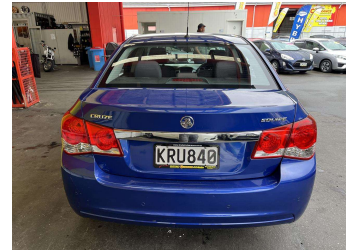

# 2017 Holden Cruze EQUIPE 1.8P/6AT/SL/4

Purchase Price

**\$9,995**

Includes GST, Registration & Licensing

Finance may be available on this vehicle. Ask one of our friendly staff for more information.

Gain peace of mind with Mechanical Breakdown Insurance. **Ask us how.**

## Top features

- » Air Bag
- » Alloy Wheels
- » Cruise Control
- » Electric Windows

Body Style

**4 door, Sedan**

Odometer

**130,856 km**

Engine

**1796 cc, Internal Combustion**

Fuel Type

**Petrol**

Transmission

**Automatic**

Wheels

-

VIN

**6G1PD5EM3GL225819**