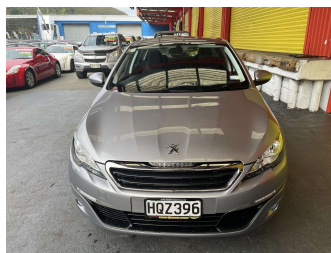

# 2014 Peugeot 308 ACTIVE 1.2P/6AT/HA/5

**Purchase Price** **\$8,995**  
Includes GST, Registration & Licensing

Finance may be available on this vehicle. Ask one of our friendly staff for more information.

Body Style  
**5 door, Hatchback**

Odometer  
**90,448 km**

Engine  
**1199 cc, Internal Combustion**

Fuel Type  
**Petrol**

Transmission  
**Automatic, Front Wheel**

Wheels  
-

VIN  
**VF3LPHNYWES172466**

Interior  
**Charcoal, Cloth**