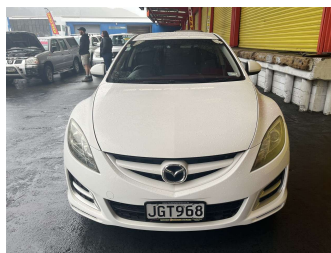

2008 Mazda Atenza 2.5L Wagon

Purchase Price

\$9,995

Includes GST, Registration & Licensing

Finance may be available on this vehicle. Ask one of our friendly staff for more information.

Gain peace of mind with Mechanical Breakdown Insurance. **Ask us how.**

Top features

- » ABS Brakes
- » Air Bag(s)
- » Alloy Wheels
- » Body Kit (Factory)
- » EFI
- » Electric Windows
- » Power Steering
- » Radio
- » Rear Wiper
- » Roof Spoiler
- » Steering wheel control...
- » Tints

Body Style

5 door, Station Wagon

Odometer

196,462 km

Engine

2480 cc, Internal Combustion

Fuel Type

Petrol

Transmission

Automatic, Front Wheel

Wheels

-

VIN

7AT0C139X15241944

Interior

Black, Cloth