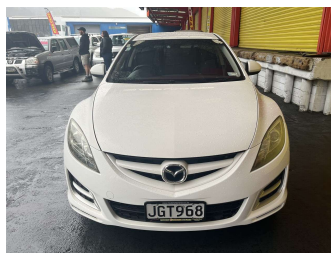

2008 Mazda Atenza 2.5L Wagon

Purchase Price **\$8,995**
Includes GST, Registration & Licensing

Finance may be available on this vehicle. Ask one of our friendly staff for more information.

Gain peace of mind with Mechanical Breakdown Insurance. **Ask us how.**

- Top features**
- » ABS Brakes
 - » Air Bag(s)
 - » Alloy Wheels
 - » Body Kit (Factory)
 - » EFI
 - » Electric Windows
 - » Power Steering
 - » Radio
 - » Rear Wiper
 - » Roof Spoiler
 - » Steering wheel control...
 - » Tints

Body Style
5 door, Station Wagon

Odometer
196,462 km

Engine
2480 cc, Internal Combustion

Fuel Type
Petrol

Transmission
Automatic, Front Wheel

Wheels
-

VIN
7AT0C139X15241944

Interior
Black, Cloth