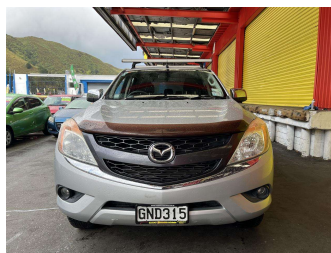

2012 Mazda BT-50 2WD GSX D/C W/S 6MT

Purchase Price **\$21,995**
Includes GST, Registration & Licensing

Finance may be available on this vehicle. Ask one of our friendly staff for more information.

Gain peace of mind with Mechanical Breakdown Insurance. **Ask us how.**

- Top features**
- » ABS Brakes
 - » Air Bag
 - » Alloy Wheels
 - » Canopy
 - » Roof Rack

Body Style
4 door, Ute

Odometer
197,206 km

Engine
3196 cc, Internal Combustion

Fuel Type
Diesel

Transmission
Manual, Rear Wheel

Wheels
-

VIN
MM0UP0YF100120724

Interior
-

Safety
-

Reg No.
GND315

Ext Colour
Silver

History
NZ New

Seats
5 seats