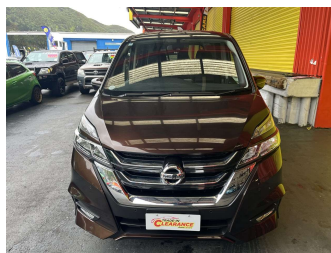

# 2016 Nissan Serena HYBRID

Purchase Price **\$15,995**  
Includes GST, Registration & Licensing

Finance may be available on this vehicle. Ask one of our friendly staff for more information.

Gain peace of mind with Mechanical Breakdown Insurance. **Ask us how.**

**Top features**

- » Alloy Wheels
- » Tints

Body Style	People Movers	Reg No.	-
Odometer	128,094 km	Ext Colour	<b>Brown</b>
Engine	1997 cc, Hybrid	History	-
Fuel Type	<b>Petrol</b>	Seats	<b>5 seats</b>
Transmission	<b>Automatic</b>	CO2 Emissions	★★★★☆ <b>160 grams/km</b>
Wheels	-	Energy Economy	★★☆☆☆☆ <b>Annual fuel cost of \$2,670 6.8L per 100km</b>
VIN	<b>7AT0DH3FX26016420</b>	Cost per year is an estimate based on petrol price of \$2.80 per litre and an average distance of 14000 km. Emissions and Energy Economy figures standardised to 3P WLTP.	
Interior	-		
Safety	 Based on 2025 VSRR rating		<b>Stock ID: 30440</b>