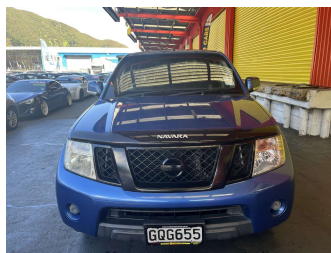

2012 Nissan Navara D/C 2.5D 2WD ST-X AT

Purchase Price **\$11,995**
Includes GST, Registration & Licensing

Finance may be available on this vehicle. Ask one of our friendly staff for more information.

Gain peace of mind with Mechanical Breakdown Insurance. **Ask us how.**

Body Style
4 door, Ute

Odometer
259,147 km

Engine
2488 cc, Internal Combustion

Fuel Type
Diesel

Transmission
Automatic

Wheels
-

VIN
VSKCVAD40A0496642

Interior
Charcoal, Cloth