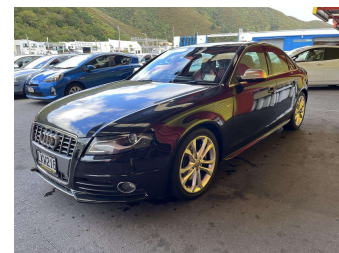

2009 Audi S4

Purchase Price **\$17,995**
Includes GST, Registration & Licensing

Finance may be available on this vehicle. Ask one of our friendly staff for more information.

Gain peace of mind with Mechanical Breakdown Insurance. **Ask us how.**

- Top features**
- » ABS Brakes
 - » Air Bag
 - » Alloy Wheels
 - » Cruise Control
 - » Electric Seat(s)
 - » Electric Windows
 - » Leather Interior
 - » Power Steering
 - » Push Start Button
 - » Supercharger

Body Style
4 door, Sedan

Odometer
148,815 km

Engine
2990 cc, Internal Combustion

Fuel Type
Petrol

Transmission
Automatic, 4WD

Wheels
-

VIN
WAUZZZ8K8AA056011

Interior
-