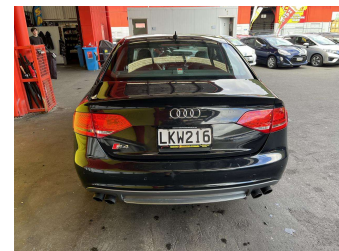

2009 Audi S4

Purchase Price **\$17,995**
Includes GST, Registration & Licensing

Finance may be available on this vehicle. Ask one of our friendly staff for more information.

Gain peace of mind with Mechanical Breakdown Insurance. **Ask us how.**

Body Style
4 door, Sedan

Odometer
148,815 km

Engine
2990 cc, Internal Combustion

Fuel Type
Petrol

Transmission
Automatic, 4WD

Wheels
-

VIN
WAUZZZ8K8AA056011

Interior
-