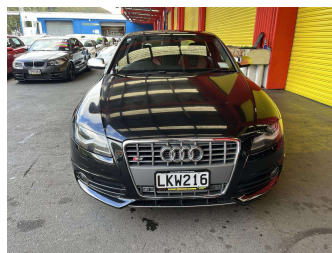

2009 Audi S4

Purchase Price **\$17,995**
Includes GST, Registration & Licensing

Finance may be available on this vehicle. Ask one of our friendly staff for more information.

Gain peace of mind with Mechanical Breakdown Insurance. **Ask us how.**

Body Style
4 door, Sedan

Odometer
148,815 km

Engine
2990 cc, Internal Combustion

Fuel Type
Petrol

Transmission
Automatic, 4WD

Wheels
-

VIN
WAUZZZ8K8AA056011

Interior
-