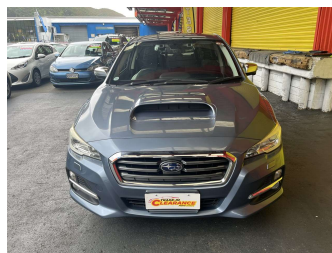

2015 Subaru Levorg 1.6GT-S EYESIGHT PROUD ED

Purchase Price **\$13,995**
Includes GST, Registration & Licensing

Finance may be available on this vehicle. Ask one of our friendly staff for more information.

Body Style
4 door, Station Wagon

Odometer
112,291 km

Engine
1600 cc, Internal Combustion

Fuel Type
Petrol

Transmission
Automatic, All Wheel Drive

Wheels
-

VIN
7AT0GF22X26057371

Interior
Charcoal

Safety

Based on 2025 VSRR rating

Reg No.
-

Ext Colour
Blue

History
-

Seats
5 seats

CO2 Emissions
★★★★☆
153 grams/km

Energy Economy
★★★★☆☆
Annual fuel cost of \$2,590
6.6L per 100km