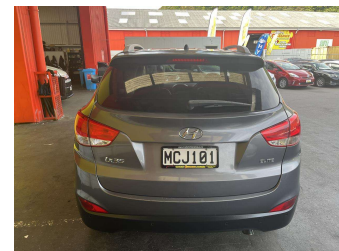

# 2014 Hyundai ix35 GDI2.0ELITE6A 2.0P6A

**Purchase Price** **\$10,995**  
Includes GST, Registration & Licensing

Finance may be available on this vehicle. Ask one of our friendly staff for more information.

Gain peace of mind with Mechanical Breakdown Insurance. **Ask us how.**

**Top features**  
None Listed

Body Style  
**5 door, RV-SUV**

Odometer  
**167,279 km**

Engine  
**1998 cc, Internal Combustion**

Fuel Type  
**Petrol**