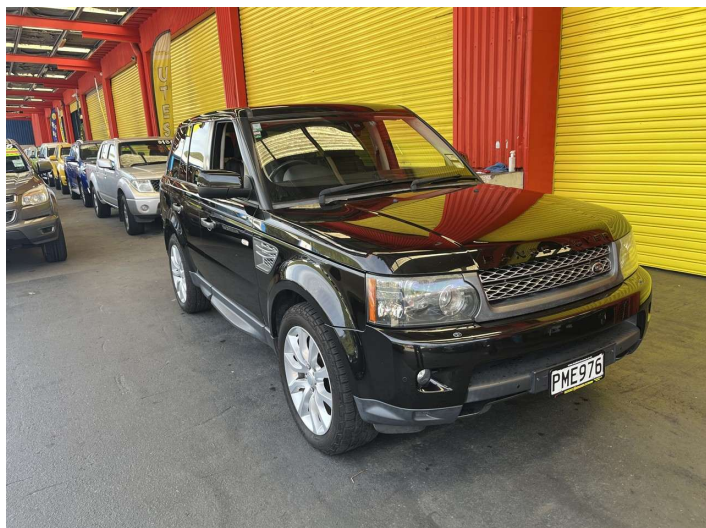

# 2010 Land Rover Range Rover HSE TDV8A

**Purchase Price** **\$27,995**  
Includes GST, Registration & Licensing

Finance may be available on this vehicle. Ask one of our friendly staff for more information.

Body Style  
**5 door, RV/SUV**

Odometer  
**118,054 mi**

Engine  
**3628 cc, Internal Combustion**

Fuel Type  
**Diesel**

Transmission  
**Automatic**

Wheels  
-

VIN  
**SALLSAA23AA260631**

Interior  
**Black, Leather**

Safety  
-

Reg No.  
**PME976**

Ext Colour  
**Black**

History  
**Ex-Overseas**

Seats  
**5 seats**

CO2 Emissions  
-

Energy Economy  
-

**Stock ID: 28758**