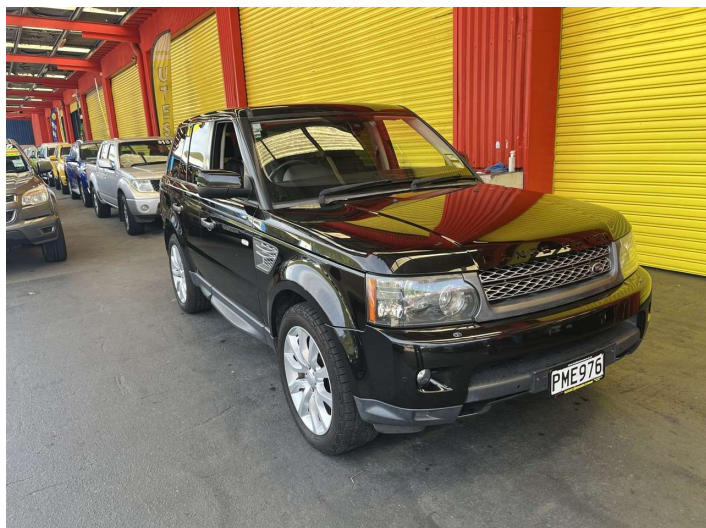

# 2010 Land Rover Range Rover HSE TDV8A

Purchase Price **\$24,995**  
Includes GST, Registration & Licensing

Finance may be available on this vehicle. Ask one of our friendly staff for more information.

Body Style  
**5 door, RV/SUV**

Odometer  
**118,054 mi**

Engine  
**3628 cc, Internal Combustion**

Fuel Type  
**Diesel**

Transmission  
**Automatic**

Wheels  
-

VIN  
**SALLSAA23AA260631**

Interior  
**Black, Leather**

Safety  
-

Reg No.  
**PME976**

Ext Colour  
**Black**

History  
**Ex-Overseas**

Seats  
**5 seats**

CO2 Emissions  
-

Energy Economy  
-

**Stock ID: 28758**