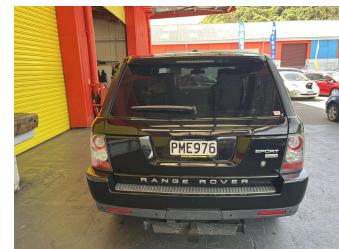

# 2010 Land Rover Range Rover HSE TDV8A

Purchase Price **\$24,995**  
Includes GST, Registration & Licensing

Finance may be available on this vehicle. Ask one of our friendly staff for more information.

Body Style  
**5 door, RV/SUV**

Odometer  
**118,054 mi**

Engine  
**3628 cc, Internal Combustion**

Fuel Type  
**Diesel**

Transmission  
**Automatic**

Wheels  
-

VIN  
**SALLSAA23AA260631**

Interior  
**Black, Leather**