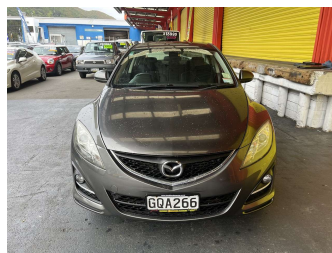

# 2012 Mazda 6 GSX 2.5

Purchase Price

**\$12,995**

Includes GST, Registration & Licensing

Finance may be available on this vehicle. Ask one of our friendly staff for more information.

Gain peace of mind with Mechanical Breakdown Insurance. **Ask us how.**

## Top features

- » ABS Brakes
- » Air Bag(s)
- » Alloy Wheels
- » Body Kit (Factory)
- » EFI
- » Electric Windows
- » Fog Lights
- » Power Steering
- » Radio
- » Steering wheel control...

Body Style

**4 door, Sedan**

Odometer

**88,022 km**

Engine

**2488 cc, Internal Combustion**

Fuel Type

**Petrol**

Transmission

**Automatic, Front Wheel**