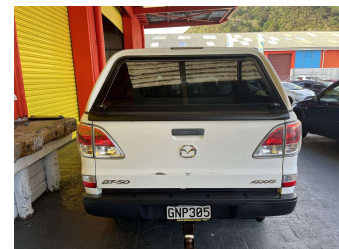

2012 Mazda BT-50 4WD GLX D/C W/S 6MT

Purchase Price **\$16,995**
Includes GST, Registration & Licensing

Finance may be available on this vehicle. Ask one of our friendly staff for more information.

Gain peace of mind with Mechanical Breakdown Insurance. **Ask us how.**

Body Style
4 door, Ute

Odometer
281,797 km

Engine
3196 cc, Internal Combustion

Fuel Type
Diesel

Transmission
Manual, 4WD

Wheels
-

VIN
MM0UP0YF100131908

Interior
Charcoal, Cloth