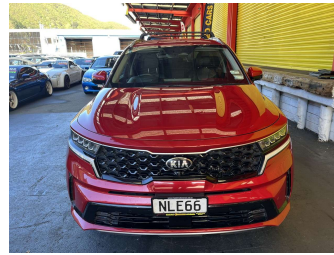

2021 Kia Sorento DELUXE 2.2DT/4WD/8AM

Purchase Price **\$21,995**
Includes GST, Registration & Licensing

Finance may be available on this vehicle. Ask one of our friendly staff for more information.

Gain peace of mind with Mechanical Breakdown Insurance. **Ask us how.**

Body Style
5 door, RV/SUV

Odometer
256,786 km

Engine
2151 cc, Internal Combustion

Fuel Type
Diesel

Transmission
Automatic, 4WD

Wheels
-

VIN
KNARH81BWM5067624

Interior
Black, Leather