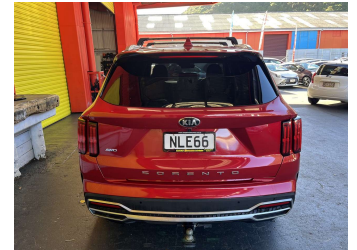

2021 Kia Sorento DELUXE 2.2DT/4WD/8AM

Purchase Price **\$21,995**
Includes GST, Registration & Licensing

Finance may be available on this vehicle. Ask one of our friendly staff for more information.

Gain peace of mind with Mechanical Breakdown Insurance. **Ask us how.**

Body Style
5 door, RV/SUV

Odometer
256,786 km

Engine
2151 cc, Internal Combustion

Fuel Type
Diesel

Transmission
Automatic, 4WD

Wheels
-

VIN
KNARH81BWM5067624

Interior
Black, Leather