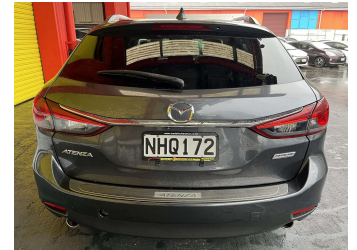

2013 Mazda Ateza SPORTS WAGON

Purchase Price

\$14,995

Includes GST, Registration & Licensing

Finance may be available on this vehicle. Ask one of our friendly staff for more information.

Gain peace of mind with Mechanical Breakdown Insurance. **Ask us how.**

Top features

- » ABS Brakes
- » Air Bag(s)
- » Alloy Wheels
- » Body Kit (Factory)
- » EFI
- » Electric Windows
- » Fog Lights
- » Heated Seats
- » Paddle Shift
- » Radio
- » Rear Wiper
- » Reversing Camera
- » Roof Rails
- » Roof Spoiler
- » Smart key
- » Steering wheel control...
- » Tints

Body Style

5 door, Station Wagon

Odometer

137,660 km

Engine

2480 cc, Internal Combustion

Fuel Type

Petrol

Transmission

Automatic, Front Wheel

Wheels

-

VIN

7AT0C139X20100778

Interior

Black, Leather