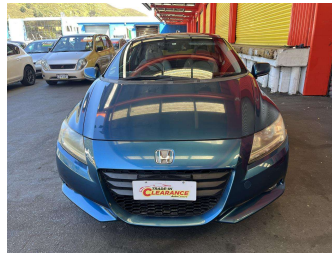

2010 Honda Cr-Z

Purchase Price

\$10,995

Includes GST, Registration & Licensing

Finance may be available on this vehicle. Ask one of our friendly staff for more information.

Gain peace of mind with Mechanical Breakdown Insurance. **Ask us how.**

Top features

None Listed

Body Style

Hatchback

Odometer

150,469 km

Engine

1490 cc, Hybrid

Fuel Type

Petrol

Transmission

Manual

Wheels

-

VIN

7AT08GCLX23004788